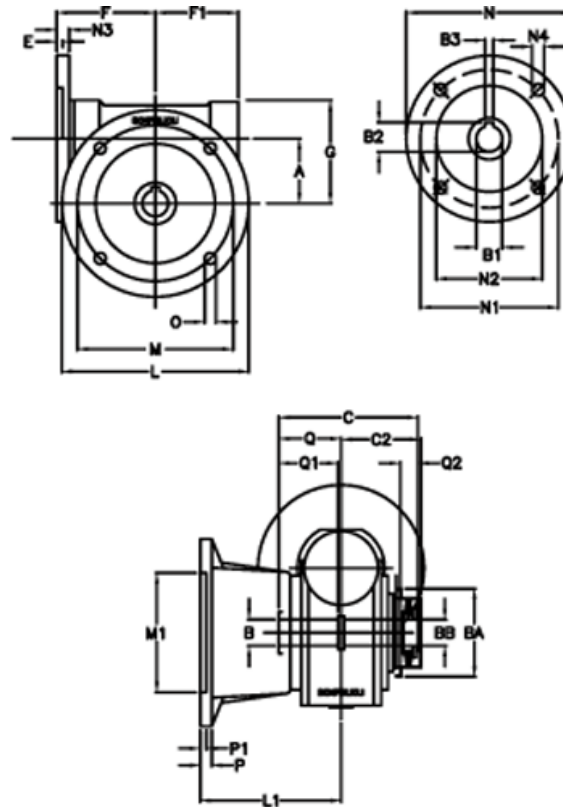

Data Sheet

Article number: 390204904562716

Description: Worm Gear with Torque Limiter
VF 49-L1-FA-45 P71B5

Measures

| | | | |
|------------|-------------------------------|-----------|----------|
| a = 49.5 | C2 = 64 | m = 90 | P = 12 |
| B = 25 | Description = VF 49FA-xx-71B5 | M1 = 70 | P1 = 10 |
| B1 E7 = 14 | E = 3 | N = 160 | Q = 51.0 |
| B2 = 16.3 | F = 70 | N1 = 130 | Q1 = 41 |
| B3 H9 = 5 | F1 = 63 | N2 = 110 | Q2 = 15 |
| BA = 63 | g = 80 | N3 = 10.5 | |
| BB H7 = 14 | L = 125 | N4 = 9.5 | |
| C = 105 | L1 = 115 | O = 10.5 | |